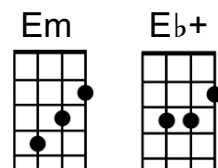

ALL MY LOVING

Lennon & McCartney (1963)

Key: G **Start note:** C **Time:** 4/4 **Strum:** d_ du _u d_

Intro: C /// D7 /// G /// G↓

N/C Am D7 G Em
1. Close your eyes and I'll kiss you, to-morrow I'll miss you
 C Am F D7
Re-member I'll always be true
 Am D7 G Em
And then while I'm a-way, I'll write home every day
 C D7 G G↓
And I'll send all my loving to you.

N/C Am D7 G Em
2. I'll pre-tend that I'm kissing, the lips I am missing
 C Am F D7
And hope that my dreams will come true
 Am D7 G Em
And then while I'm a-way, I'll write home every day.
 C D7 G G↓
And I'll send all my loving to you.

CHORUS:

N/C Em Eb+ G G
All my loving..... I will send to you
 Em Eb+ G G↓
All my loving..... darling I'll be true.

C /// C /// G /// G /// D7 /// D7 /// G /// G↓

N/C Am D7 G Em
3. Close your eyes and I'll kiss you, to-morrow I'll miss you
 C Am F D7
Re-member I'll always be true.
 Am D7 G Em
And then while I'm a-way, I'll write home every day
 C D7 G G↓
And I'll send all my loving to you

Outro:

N/C Em Eb+ G G Em Eb+ G G
All my loving I will send to you... all my loving, darling I'll be true
 Em Eb+ G G Em Eb+ G G↓
All my loving..... all my loving... oo oo, all my loving..... I will send to you.