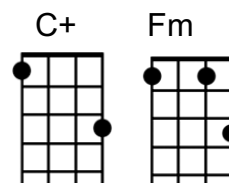

BLUE BAYOU

words & music by Roy Orbison and Joe Melson (1963)

Key: C

Start note: G

Time: 4/4

Strum: D_ du _u du

Intro: C /// G /// C /// C ↓

- N/C C
1. I feel so bad, I've got a worried mind.
G7
.....I'm so lonesome all the time.
C C
Since I left my baby behind on Blue Bayou.
C G7
....Saving nickels, saving dimes.... working 'til the sun don't shine.
C C //
Looking forward to happier times on Blue Bayou.

CHORUS:

- C G7 G7 //
I'm going back some day, come what may to Blue Bayou.
C C //
Where you sleep all day, and the catfish play on Blue Bayou.
C+
All those fishin' boats with their sails afloat,
F Fm C
If I could only see, that fa - miliar sunrise,
G7 C C
Through sleepy eyes, how happy I'd be.
- C G7
2.Go to see my baby again, and to be with some of my friends.
C C //
....Maybe I'd be happy then on Blue Bayou.

CHORUS:

- C G7 G7 //
I'm going back some day, gonna stay on Blue Bayou.
G7 C C //
Where the folks are fine, and the world is mine on Blue Bayou.
C C+
Oh, that girl of mine, by my side,
F Fm
The silver moon and the evening tide.
C G7 C C //
Oh, some sweet day, gonna take away, this hurtin' inside.
G7
Well, I'll never be blue, My dreams come tru-ue
G7 /// G7 /// C / / / C ↓
On blue Bay yooooooooouu.