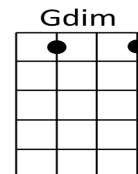

# AIN'T SHE SWEET

Milton Ager & Jack Yellen (1927)

**Key:** G **Start note:** E **Time:** 4/4 **Strum:** D\_ du \_u du (calypso)

**Intro:** Whole first verse instrumentally

G Gdim D G Gdim D  
 1. Ain't...she... sweet, see her walking down the street  
 G B7 E7 A7 D7 G D7  
 Now, I ask you very confidentially, ain't she sweet?

G Gdim D G Gdim D  
 2. Ain't...she... nice, look her over once or twice  
 G B7 E7 A7 D7 G↓  
 Now, I ask you very confidentially, ain't she nice.

E7	A7 D7 G
A----- -----	
E-0-2-0----- -----	
C-----2-0----- -----	
G----- 4-2-0-----	

G Gdim D G Gdim D  
 2. Ain't...she... sweet, see her walking down the street  
 G B7 E7 A7 D7 G D7  
 Now, I ask you very confidentially, ain't she sweet?

G Gdim D G Gdim D  
4. I... re... peat, don't you think she's kind of neat  
G B7 E7 A7 D7 G↓  
Well, I ask you very confidentially, ain't she sweet?

**Outro:**

G B7 E7 A7 D7 G G↓D7↓G↓  
Well, I ask you very confidentially, ain't..... she.... sweet?