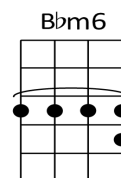

STRUM A UKULELE WHEN YOU'RE FEELING BLUE

Written by Bob Higuchi (Waikiki)

Key: F **Start Note:** C **Time:** 4/4 **Strum:** D_ du _u du

Intro: Bb / Bbm6 / F / D7 / G7 / C7 / F pause / C+

F D7 G7
Strum a ukulele when you're feeling blue
C7 F F7
Strum a ukulele, that's the thing to do
Bb Bbm6 F D7
Strum a happy tune when you begin to frown
 G7 C7 ritardando & pause
And soon your little frown will turn it's self upside down

C+ or

C+ F D7 G7
Oh! Strum a ukulele , strum it with some flair
C7 F F7
Spread the warm "Aloha", to people everywhere
Bb Bbm6 F D7
Strum a ukulele and in a little while
 G7 C7 F ritardando & pause
You will smile, smile, smile.

C+ F D7 G7
Oh, Strum a ukulele when you're feeling blue
C7 F F7
Strum a ukulele, that's the thing to do
Bb Bbm6 F D7
Strum a happy tune when you begin to frown
 G7 C7 ritardando & pause
And soon your little frown will turn it's self upside down

or 0111

C+ F D7 G7
Oh! Strum a ukulele , strum it with some flair
C7 F F7
Spread the warm "Aloha", to people everywhere
Bb Bbm6 F D7
Strum a ukulele and in a little while

 G7 C7 F
You will smile, smile, smile.
 D7 G7 C7 F
Oh yeah! You will smile, smile, smile
 D7 G7 C7 F F↓ C7↓ F↓
Oh yeah! You will smile..... smile..... smile.....