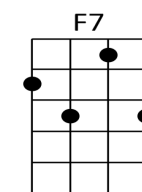

STRUM A UKULELE WHEN YOU'RE FEELING BLUE

Written by Bob Higuchi (Waikiki)

Key: F **Start Note:** C **Time:** 4/4 **Strum:** D_ du _u du

Intro: Bb / Bbm6 / F / D7 / G7 / C7 / F pause / C+

F D7 G7
Strum a ukulele when you're feeling blue
C7 F F7
Strum a ukulele, that's the thing to do
Bb Bbm6 F D7
Strum a happy tune when you begin to frown
 G7 C7 ritardando & pause
And soon your little frown will turn it's self upside down

C+ or

C+ F D7 G7
Oh! Strum a ukulele , strum it with some flair
C7 F F7
Spread the warm "Aloha", to people everywhere
Bb Bbm6 F D7
Strum a ukulele and in a little while
 G7 C7 F ritardando & pause
You will smile, smile, smile.

C+ F D7 G7
Oh, Strum a ukulele when you're feeling blue
C7 F F7
Strum a ukulele, that's the thing to do
Bb Bbm6 F D7
Strum a happy tune when you begin to frown
 G7 C7 ritardando & pause
And soon your little frown will turn it's self upside down

or 0111

C+ F D7 G7
Oh! Strum a ukulele , strum it with some flair
C7 F F7
Spread the warm "Aloha", to people everywhere
Bb Bbm6 F D7
Strum a ukulele and in a little while

 G7 C7 F
You will smile, smile, smile.
 D7 G7 C7 F
Oh yeah! You will smile, smile, smile
 D7 G7 C7 F F↓ C7↓ F↓
Oh yeah! You will smile..... smile..... smile.....