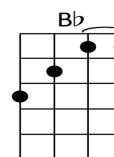

STRUM A UKULELE WHEN YOU'RE FEELING BLUE

Written by Bob Higuchi (Waikiki)

Key: F **Start Note:** C **Time:** 4/4 **Strum:** D_ du _u du

Intro: Bb / Bbm6 / F / D7 / G7 / C7 / F pause / C+

F D7 G7
Strum a ukulele when you're feeling blue
C7 F F7
Strum a ukulele, that's the thing to do
Bb Bbm6 F D7
Strum a happy tune when you begin to frown
 G7 C7 ritardando & pause
And soon your little frown will turn it's self upside down

C+ or

C+ F D7 G7
Oh! Strum a ukulele , strum it with some flair
C7 F F7
Spread the warm "Aloha", to people everywhere
Bb Bbm6 F D7
Strum a ukulele and in a little while
 G7 C7 F ritardando & pause
You will smile, smile, smile.

C+ F D7 G7
Oh, Strum a ukulele when you're feeling blue
C7 F F7
Strum a ukulele, that's the thing to do
Bb Bbm6 F D7
Strum a happy tune when you begin to frown
 G7 C7 ritardando & pause
And soon your little frown will turn it's self upside down

or 0111

C+ F D7 G7
Oh! Strum a ukulele , strum it with some flair
C7 F F7
Spread the warm "Aloha", to people everywhere
Bb Bbm6 F D7
Strum a ukulele and in a little while

 G7 C7 F
You will smile, smile, smile.
 D7 G7 C7 F
Oh yeah! You will smile, smile, smile
 D7 G7 C7 F F↓ C7↓ F↓
Oh yeah! You will smile..... smile..... smile.....