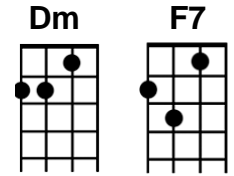

WE'LL MEET AGAIN

Based on the song written by Ross Parker and Hughie Charles (1939) & sung by Vera Lynn

Key: F

Start note: F

Time: 4/4

Strum: D_ du d_ d_

Intro: G7 /// C /// F /// C ///

1. F A7 Dm D7
 We'll meet a-gain, don't know where, don't know when,
 G7 C C7
 But I know we'll meet again, some sunny day
 F A7 Dm D7
 Keep smiling through, just like you always do
 G7 C F F ↓
 'Till the blue skies drive the dark clouds far a-way

CHORUS:

N/S F7
 So will you please say hello, to the folks that I know,
 Dm Dm
 Tell them I won't be long
 G7
 They'll be happy to know, that as you saw me go
 C ↓ C
 I was..... singing this song

2. F A7 Dm D7
 We'll meet a-gain, don't know where, don't know when,
 G7 C C7
 But I know we'll meet again, some sunny day.
 F A7 Dm D7
 Keep smiling through, just like you always do
 G7 C F F ↓
 'Till the blue skies drive the dark clouds far a-way

CHORUS:

N/S F7
 So will you please say hello, to the folks that I know,
 Dm Dm
 Tell them I won't be long
 G7
 They'll be happy to know, that as you saw me go
 C ↓ C
 I was..... singing this song

3. F A7 Dm D7
 We'll meet again, don't know where, don't know when,
 G7 C C7
 But I know we'll meet again some sunny day
 F A7 Dm D7
 Keep smiling through, just like you always do

G7	C	F	F
'Till the blue skies drive the dark clouds far a-way			
G7	C	F	F (arpeggio)
'Till the blue skies drive the dark clouds far a-way			

DEK 02/23