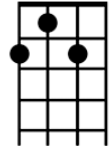

AMARILLO BY MORNING

written by George Strait (1982)

WH&DE 6/23

Key: C **Start note:** C **Time:** 4/4 **Strum:** d_ du _u d_

Intro: C /// Em /// F /// G /// C /// Em /// F /// G ///

F#m

- C Em F C
1. Amarillo by mornin' up from San An-tone
 Em F G
Everything that I got is just what I've go on
 F G
When that sun is high in that Texas sky
 C G F
I'll be buckin' at the county fair
C G F G C
Amarillo by mornin', Ama-rillo I'll be there.

Instrumental: C /// Em /// F /// G ///

- C Em F C
2. They took my saddle in Houston, broke my leg in Sante Fe
 Em F G
Lost my wife and a girlfriend some-where along the way
 F G
But I'll be looking for eight when they pull that gate
 C G F
and I hope that judge ain't blind
C G F G C
Amarillo by mornin' Ama-rillo's on my mind.

Instrumental: C Em F G (Key Change D)

- D F#m G D
3. Amarillo by morning' up from San An-tone
 F#m G A7
Everything that I got is just what I got on
 G A7
I ain't got a dime but what I got is mine
 D F#m G
I ain't rich but Lord I'm free
D A7 G A7 D F#m G A7
Amarillo by mornin' Ama-rillo's where I'll be
D A7 G A7 D
Amarillo by mornin' Ama-rillo's where I'll be.