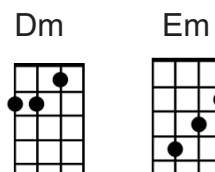

LYIN' EYES

Song by Don Henley and Glenn Frey (1975)

DEK&KB09/23

Key: C

Start note: G

Time: 4/4

Strum: D_ du _u du

Intro: G7 /// G7 /// C /// C↓ (2, 3, 4)

1. City girls just seem to find out early
 Dm C7 F F
 How to open doors with just a smile
 C C7 F F
 A rich old man and she won't have to worry
 Dm F C C
 She'll dress up all in lace and go in style

2. Late at night a big old house gets lonely
 Dm C7 F F
 I guess every form of refuge has its price
 C C7 F F
 And it breaks her heart to think her love is only
 Dm F C C
 Given to a man with hands as cold as ice

CHORUS:

 C F C C /
You can't hi...ide.... your lyin' eyes...
 Am Em Dm G7 /
And your smi...ile.....is a thin dis...guise
 C C7 F D7 /
I thought by now....you'd rea...lize
 Dm G7 C G7↓ G7↓
There ain't no way to hide your lyin' eyes

CHORUS:

 C F C C /
You can't hi...ide.... your lyin' eyes...
 Am Em Dm G7 /
And your smi...ile.....is a thin dis...guise
 C C7 F D7 /
I thought by now....you'd rea...lize

Dm *G7* *C* *G7*↓ *G7*↓
There ain't no way to hide your lyin' eyes