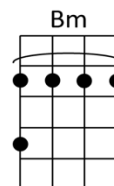

Somewhere there's a church with a big tall steeple
C
Inside a church there's an altar filled with flowers,
G
Wedding bells are ringing and they should a been ours
D7 C
That's why I'm so lonely, my dreams gone above,
G D7 G
High on a mountain of love.

BRIDGE:

C Bm
The mountain of love, the mountain of love,
C D
You should be ashamed
C Bm
We used to be a mountain of love,
C D
But you sure changed your name.

G
4. Way down below there's a half a million people,

Somewhere there's a church with a big tall steeple
C
Inside a church there's an altar filled with flowers,
G
Wedding bells are ringing and they should a been ours
D7 C
That's why I'm so lonely, my dreams gone above,
G D7 G
High on a mountain of love.
G D7 G
High on a mountain of love.
D7 G
High on a mountain of love.....