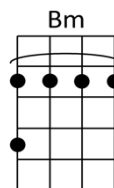

MOUNTAIN OF LOVE

words & music by Harold Dorman (1960)

wh 10/23

Key: G **Start Note:** E **Key:** 4/4 **Strum:** D_ du D_ du

Intro: G /// G ///

- G
1. Standing on a mountain looking down on a city,

The way I feel is a doggone pity
C
Teardrops falling down a mountainside,
G
Many times I've been here, and many times I've cried
D7 C
We used to be so happy when we were in love,
G D7 G
High on a mountain of love.

- G
2. Night after night I'm a standing here alone,

Weeping my heart out till cold gray dawn
C
Hoping that you're lonely and you come here too,
G
Hoping just by chance that I'll get a glimpse of you
D7 C
Trying hard to find you, somewhere up above,
G D7 G
High on a mountain of love

Somewhere there's a church with a big tall steeple
 C
 Inside a church there's an altar filled with flowers,
 G
 Wedding bells are ringing and they should a been ours
 D7 C
 That's why I'm so lonely, my dreams gone above,
 G D7 G
 High on a mountain of love.

Somewhere there's a church with a big tall steeple
 C
 Inside a church there's an altar filled with flowers,
 G
 Wedding bells are ringing and they should a been ours
 D7 C
 That's why I'm so lonely, my dreams gone above,
 G D7 G
 High on a mountain of love.
 G D7 G
 High on a mountain of love.
 D7 G
 High on a mountain of love.....