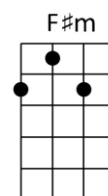

AMAZING GRACE

written by John Newton (1772)

wh/pt 11/23

Key: A **Start Note:** A **Time:** 3/4 **Strum:** d_ du du

Intro: A↓

CHORUS:

A A7 D A
Amazing grace, how sweet the sound, that saved a
 E7 A A7 D A
wretch like me. I once was lost, but now am found,
 F#m E7 A A /
was blind but now I see.

 / A A7 D A E7
 1. T'was grace that taught my heart to fear and grace my fears relieved
 A A7 D A F#m E7 A A /
 How precious did that grace appear, the hour I first believed.

 / A A7 D A E7
 2. Through many dangers, toils and snares, We have already come
 A A7 D A F#m E7 A A /
 T'was Grace that brought us safe this far, and Grace will lead us home.