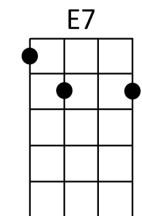

Outro:

G B7 E7 A7 D7 G G↓D7↓G↓
Well, I ask you very confidentially, ain't..... she.... sweet?