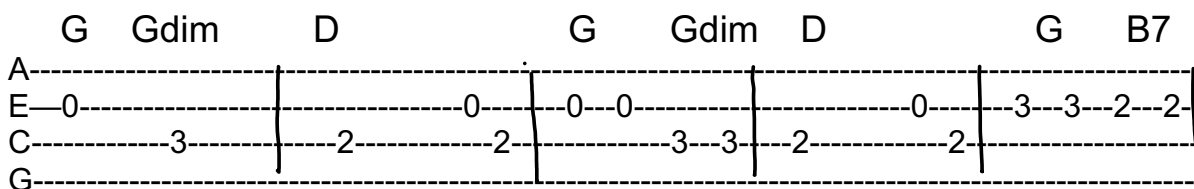

AIN'T SHE SWEET

Milton Ager & Jack Yellen (1927)

DE 01/24

Key: G **Start note:** E **Time:** 4/4 **Strum:** D_ du _u du (calypso)

Intro: Whole first verse instrumentally

G Gdim D G Gdim D
1. Ain't...she... sweet, see her walking down the street
G B7 E7 A7 D7 G D7
Now, I ask you very confidentially, ain't she sweet?

G Gdim D G Gdim D
2. Ain't...she... nice, look her over once or twice
G B7 E7 A7 D7 G↓
Now, I ask you very confidentially, ain't she nice.

CHORUS:

N/C C G
Just cast an eye, in her direction.

C G D7
Oh me, oh my... ain't that perfection?

G Gdim D G Gdim D
3. I... re... peat, don't you think she's kind of neat
G B7 E7 A7 D7 G↓
Well, I ask you very confidentially, ain't she sweet?

G Gdim D G Gdim D
2. Ain't...she... sweet, see her walking down the street
G B7 E7 A7 D7 G D7
Now, I ask you very confidentially, ain't she sweet?