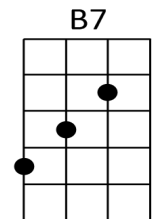

AIN'T SHE SWEET

Milton Ager & Jack Yellen (1927)

DE 01/24

Key: G **Start note:** E **Time:** 4/4 **Strum:** D_ du _u du (calypso)

Intro: Whole first verse instrumentally

G Gdim D G Gdim D
 1. Ain't...she... sweet, see her walking down the street
 G B7 E7 A7 D7 G D7
 Now, I ask you very confidentially, ain't she sweet?

G Gdim D G Gdim D
 2. Ain't...she... nice, look her over once or twice
 G B7 E7 A7 D7 G↓
 Now, I ask you very confidentially, ain't she nice.

CHORUS:

N/C C G
Just cast an eye, in her direction.

C G D7
Oh me, oh my... ain't that perfection?

G Gdim D G Gdim D
 3. I... re... peat, don't you think she's kind of neat
 G B7 E7 A7 D7 G↓
 Well, I ask you very confidentially, ain't she sweet?

G Gdim D G Gdim D
 2. Ain't...she... sweet, see her walking down the street
 G B7 E7 A7 D7 G D7
 Now, I ask you very confidentially, ain't she sweet?

G Gdim D G Gdim D
 4. I... re... peat, don't you think she's kind of neat
 G B7 E7 A7 D7 G↓
 Well, I ask you very confidentially, ain't she sweet?

Outro:

G B7 E7 A7 D7 G G↓D7↓G↓
 Well, I ask you very confidentially, ain't..... she.... sweet?