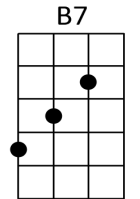

CHORUS:

N/C C G
Just cast an eye, in her direction.
C G D7
Oh me, oh my... ain't that perfection?

G Gdim D G Gdim D
4. I... re... peat, don't you think she's kind of neat
G B7 E7 A7 D7 G↓
Well, I ask you very confidentially, ain't she sweet?