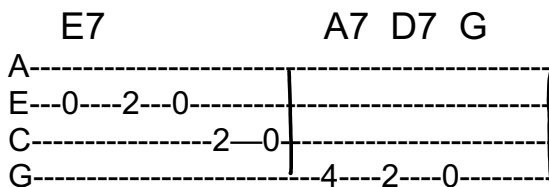

AIN'T SHE SWEET

Milton Ager & Jack Yellen (1927)

DE 01/24

Key: G **Start note:** E **Time:** 4/4 **Strum:** D_ du _u du (calypso)

Intro: Whole first verse instrumentally

G Gdim D G Gdim D
1. Ain't...she... sweet, see her walking down the street
G B7 E7 A7 D7 G D7
Now, I ask you very confidentially, ain't she sweet?

G Gdim D G Gdim D
2. Ain't...she... nice, look her over once or twice
G B7 E7 A7 D7 G↓
Now, I ask you very confidentially, ain't she nice.

CHORUS:

N/C C G
Just cast an eye, in her direction.

C G D7
Oh me, oh my... ain't that perfection?

G Gdim D G Gdim D
3. I... re... peat, don't you think she's kind of neat
G B7 E7 A7 D7 G↓
Well, I ask you very confidentially, ain't she sweet?

G Gdim D G Gdim D
2. Ain't...she... sweet, see her walking down the street
G B7 E7 A7 D7 G D7
Now, I ask you very confidentially, ain't she sweet?