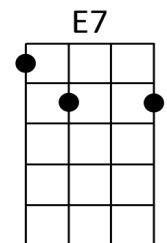

AIN'T SHE SWEET

Milton Ager & Jack Yellen (1927)

DE 01/24

Key: G **Start note:** E **Time:** 4/4 **Strum:** D_ du _u du (calypso)

Intro: Whole first verse instrumentally

G Gdim D G Gdim D
 1. Ain't...she... sweet, see her walking down the street
 G B7 E7 A7 D7 G D7
 Now, I ask you very confidentially, ain't she sweet?

G Gdim D G Gdim D
 2. Ain't...she... nice, look her over once or twice
 G B7 E7 A7 D7 G↓
 Now, I ask you very confidentially, ain't she nice.

CHORUS:

N/C C G
Just cast an eye, in her direction.

C G D7
Oh me, oh my... ain't that perfection?

G Gdim D G Gdim D
 3. I... re... peat, don't you think she's kind of neat
 G B7 E7 A7 D7 G↓
 Well, I ask you very confidentially, ain't she sweet?

G Gdim D G Gdim D
 2. Ain't...she... sweet, see her walking down the street
 G B7 E7 A7 D7 G D7
 Now, I ask you very confidentially, ain't she sweet?