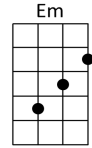

ALL THE WAY

DEK/01/24

Jimmie van Heusen, and Sammy Cahn, 1957

Key: C **Start Note:** G **Time:** 4/4 **Strum:** D_ du _u du

Intro: F /// G7 /// C /// G7↓ (2,3,4)

C E7 Am D7
 1. When somebody loves you, it's no good unless he loves you.... all the way
 G7 / Dm / G7 / Dm / C C7
 Happy to be near you....to see you and to hear you..... all the way

F G7 E7 Am
 2. Taller, than the tallest tree is.....that's how it's got to feel
 F G7 Am Dm / G7 /
 Deeper, than the deep blue sea is.....that's how deep it goes, if it's re..al

C E7 Am D7
 3. When somebody needs you, it's no good unless he needs you..... all the way
 G7 / Dm / G7 / Dm / C C7
 Through the good or lean years...and the in between years..... come, what may

F G7 E7 Am / D7 /
 4. Who knows, where the road will lead us.....only a fool would say
 C Am C7
 But if you'll let me love you, it's for sure I'm gonna love you,
 F / G7 / C G7
 All..... the.... way

INSTRUMENTAL:

C Am C7
But if you'll let me love you, it's for sure I'm gonna love you,

F/ G7 / Gm6 / A7 /

All..... the.....way

OUTRO:

F /// G7 /// C /// C (arpeggio)

All..... theway