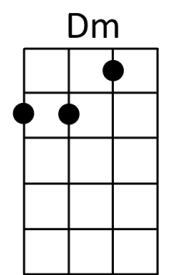

HELLO IN THERE

words & music by John Prine (1971)

DE01/24

Key: C **Start note:** C **Time:** 4/4 **Strum:** D_ du du du or picking

Intro: C /// Dm /// G7 /// G7 /// C /// Dm /// G7 /// G7 ///

Em /// Em /// F /// F /// C /// C /// G /// G ///

C Dm G7 G7
 1. ...We had an apartment... in the city...
 C Dm G7 G7
 ...Me and Loretta liked... living there.
 Em Em F F
 ...Well it's been years since the kids had grown,
 C C G G

A life of their own.... left us alone.
 C Dm G7 G7
 2. ...John and Linda... live in Omaha,
 C Dm G7 G7
And Joe is somewhere... on the road.
 Em Em F F
We lost Davy in the Korean war,
 C C G G

And I still don't know what for... don't matter anymore.

CHORUS:

Bb Bb C C
...Ya know that old trees just grow stronger,
 Bb Bb C C
And old rivers grow wilder every day.
Em Em F F
...Old people just grow lonesome
 C C G G C↓ (2,3,4)
Waiting for someone to say.... "Hello in there, hello."