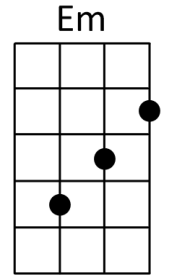

HELLO IN THERE

words & music by John Prine (1971)

DE01/24

Key: C **Start note:** C **Time:** 4/4 **Strum:** D_ du du du or picking

Intro: C /// Dm /// G7 /// G7 /// C /// Dm /// G7 /// G7 ///

Em /// Em /// F /// F /// C /// C /// G /// G ///

C Dm G7 G7
 1. ...We had an apartment... in the city...
 C Dm G7 G7
 ...Me and Loretta liked... living there.
 Em Em F F
 ...Well it's been years since the kids had grown,
 C C G G

A life of their own.... left us alone.
 C Dm G7 G7
 2. ...John and Linda... live in Omaha,
 C Dm G7 G7
And Joe is somewhere... on the road.
 Em Em F F
We lost Davy in the Korean war,
 C C G G

And I still don't know what for... don't matter anymore.

CHORUS:

Bb Bb C C
...Ya know that old trees just grow stronger,
 Bb Bb C C
And old rivers grow wilder every day.
Em Em F F
...Old people just grow lonesome
 C C G G C↓ (2,3,4)
Waiting for someone to say.... "Hello in there, hello."

CHORUS:

Bb Bb C C
...Ya know that old trees just grow stronger,
 Bb Bb C C
And old rivers grow wilder every day.
Em Em F F
...Old people just grow lonesome
 C C G G C↓ (2,3,4)
Waiting for someone to say.... "Hello in there, hello."