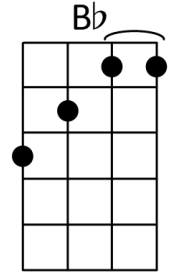

HELLO IN THERE

words & music by John Prine (1971)

DE01/24

Key: C **Start note:** C **Time:** 4/4 **Strum:** D_ du du du or picking

Intro: C /// Dm /// G7 /// G7 /// C /// Dm /// G7 /// G7 ///

Em /// Em /// F /// F /// C /// C /// G /// G ///

C Dm G7 G7
 1. ...We had an apartment... in the city...
 C Dm G7 G7
 ...Me and Loretta liked... living there.
 Em Em F F
 ...Well it's been years since the kids had grown,
 C C G G

A life of their own.... left us alone.
 C Dm G7 G7
 2. ...John and Linda... live in Omaha,
 C Dm G7 G7
And Joe is somewhere... on the road.
 Em Em F F
We lost Davy in the Korean war,
 C C G G

And I still don't know what for... don't matter anymore.

CHORUS:

Bb Bb C C
...Ya know that old trees just grow stronger,
 Bb Bb C C
And old rivers grow wilder every day.
Em Em F F
...Old people just grow lonesome
 C C G G C↓ (2,3,4)
Waiting for someone to say.... "Hello in there, hello."

CHORUS:

Bb Bb C C
...Ya know that old trees just grow stronger,
 Bb Bb C C
And old rivers grow wilder every day.
Em Em F F
...Old people just grow lonesome
 C C G G C↓ (2,3,4)
Waiting for someone to say.... "Hello in there, hello."