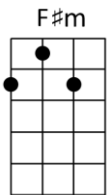

AMAZING GRACE

written by John Newton (1772)

wh/pt 11/23

Key: A **Start Note:** A **Time:** 3/4 **Strum:** d_ du du

Intro: A↓

CHORUS:

A A7 D A
Amazing grace, how sweet the sound, that saved a
 E7 A A7 D A
wretch like me. I once was lost, but now am found,
 F#m E7 A A /
was blind but now I see.

/ A A7 D A E7
1. T'was grace that taught my heart to fear and grace my fears released
 A A7 D A F#m E7 A A /
How precious did that grace appear, the hour I first believed.

/ A A7 D A E7
2. Through many dangers, toils and snares, We have already come
 A A7 D A F#m E7 A A /
T'was Grace that brought us safe this far, and Grace will lead us home.