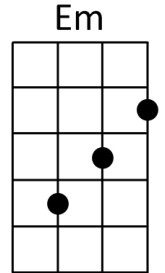

I'LL FLY AWAY

hymn written by Albert E. Brumley (1929)

wh&de 03/24

Key: G **Start Note:** B **Time:** 4/4 **Strum:** D_ du d_ du

Intro: G G Em G D7 G G
When I die hallelujah by and by.... I'll.... Fly away

G G7 C G G
1. Some glad morning when this life is over.... I'll.... fly away
G Em G D7 G G
To a home on Gods celestial shore....I'll fly away

CHORUS....

G G7 C G G
I'll...fly away, oh glory, I'll... fly away (in the morning)
G Em G D7 G G
When I die hallelujah by and by... I'll.... fly away

G G7 C G G
2. When the shadows of this life have gone, I'll ...fly away
G Em G D7 G G
Like a bird from these prison bars has flown, I'll...fly away

CHORUS....

G G7 C G G
I'll...fly away, oh glory, I'll... fly away (in the morning)
G Em G D7 G G
When I die hallelujah by and by... I'll.... fly away