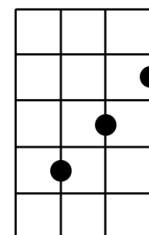

# SWEET BABY JAMES

(DEK 04/24)

James Taylor (1970)

**Key:** C    **Start Note:** C    **Time:** 3/4    **Strum:** D\_ du du

**Intro:** F //        G7 //        C //        G7↓ (2)

*Rock..a..bye sweet baby James*

Em

(3) C            G7            F            Em Em  
1) There is a young cowboy... he lives on the range  
Am            F            C            Em Em  
His horse and his cattle... are his only companions  
Am            F            C            Em Em  
He works in the saddle... and he sleeps in the canyons  
F            C            G7            Dm Dm G7 G7 ↓  
Waiting...for summer.... his pastures...to change

## CHORUS:

C                            F            G7 C  
***Goodnight all you moonlight la...dies....***  
F                            G7            C            C  
***Rock..a..bye sweet baby James***  
Am                            F            C  
***Deep greens and blues are the colors I choose***  
Dm                            G7            G7 ↓  
***Won't you let me go down in my dreams.....***  
F                            G7            C            C ↓  
***And rock..a..bye sweet baby James***

**CHORUS:**

C F G7 C  
So ..Goodnight you moonlight la...dies....  
F G7 C C ↓  
Rock..a..bye sweet baby James  
Am F C  
Deep greens and blues are the colors I choose  
Dm G7 G7 ↓  
Won't you let me go down in my dreams.....  
F G7 C Am ↓  
And rock..a..bye sweet baby James