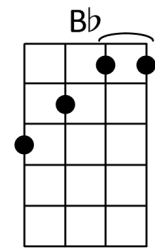

WE'LL MEET AGAIN

DEK/03/24

written by Ross Parker and Hughie Charles, 1939, sung by Vera Lynn

Key: F **Start note:** F **Time:** 4/4 **Strum:** D_ du d_ d_

Intro: G7 /// C7 /// F /// F ///

1. F A7 D7 D7
 We'll meet again, don't know where, don't know when,
 G7 C C7
 But I know we'll meet again, some sunny day
 F A7 D7 D7
 Keep smiling through... just like you always do
 G7 C F F↓
 'Till the blue skies drive the dark clouds far away

CHORUS:

n/s F7
 So will you please say hello, to the folks that I know,
 Bb Bb
 Tell them I won't be long
 G7
 They'll be happy to know, that as you saw me go
 C7 Bbm6↓ C7↓
 I was..... singing this song

INSTRUMENTAL:

F A7 D7 D7
 We'll meet again, don't know where, don't know when,
 G7 C C7
 But I know we'll meet again, some sunny day
 F A7 D7 D7
 Keep smiling through, just like you always do
 G7 C F F↓
 'Till the blue skies drive the dark clouds far away

Bbm6=01111

CHORUS:

n/s F7
 So will you please say hello, to the folks that I know,
 Bb Bb
 Tell them I won't be long
 G7
 They'll be happy to know, that as you saw me go
 C7 Bbm6↓ C7↓
 I was..... singing this song