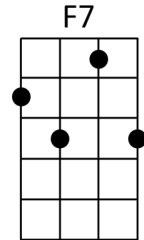

WE'LL MEET AGAIN

DEK/03/24

written by Ross Parker and Hughie Charles, 1939, sung by Vera Lynn

Key: F **Start note:** F **Time:** 4/4 **Strum:** D_ du d_ d_

Intro: G7 /// C7 /// F /// F ///

1. F A7 D7 D7
 We'll meet again, don't know where, don't know when,
 G7 C C7
 But I know we'll meet again, some sunny day
 F A7 D7 D7
 Keep smiling through... just like you always do
 G7 C F F↓
 'Till the blue skies drive the dark clouds far away

CHORUS:

n/s F7
 So will you please say hello, to the folks that I know,
 Bb Bb
 Tell them I won't be long
 G7
 They'll be happy to know, that as you saw me go
 C7 Bbm6↓ C7↓
 I was..... singing this song

Bbm6=01111

CHORUS:

n/s F7
 So will you please say hello, to the folks that I know,
 Bb Bb
 Tell them I won't be long
 G7
 They'll be happy to know, that as you saw me go
 C7 Bbm6↓ C7↓
 I was..... singing this song