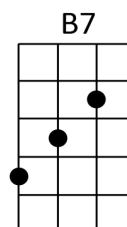

**BRING IT ON DOWN TO MY HOUSE**

words &amp; music by BOB WILLIS 1936

**Key:** D    **Start note:** A    **Time:** 4/4    **Strum:** du du du du**Intro:** Last line of verse chords: D6 /// B7 /// E7 / A7 / D6 ///      **D6=2222****CHORUS:**

**D6**                      **B7**                      **E7** / **A7** / **D6/A7**  
*Bring it on down to my house, honey— There ain't nobody home but me.*  
**D6**                      **B7**                      **E7**                      **A7**  
*Bring it on down to my place, baby-- I need some company.*

- /                      D6↓                      D7  
 1. Well, your Mama won't fret if you... bring it over here  
     G                      G#dim  
 Preacher won't tell and the neighbours don't care.  
 D6                      B7                      E7 / A7 / D6  
 Bring it on down to my house, honey— There ain't nobody home but me.

**D6**                      **B7**                      **E7** / **A7** / **D6/A7/**  
*Bring it on down to my house, honey— There ain't nobody home but me.*  
**D6**                      **B7**                      **E7**                      **A7**  
*Bring it on down to my place, baby-- I need some company.*