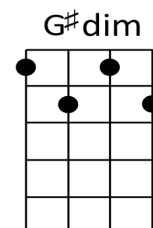

**BRING IT ON DOWN TO MY HOUSE**

words &amp; music by BOB WILLIS 1936

**Key:** D    **Start note:** A    **Time:** 4/4    **Strum:** du du du du**Intro:** Last line of verse chords: D6 /// B7 /// E7 / A7 / D6 ///      **D6=2222****CHORUS:**

**D6**                      **B7**                      **E7** / **A7** / **D6/A7**  
*Bring it on down to my house, honey— There ain't nobody home but me.*  
**D6**                      **B7**                      **E7**                      **A7**  
*Bring it on down to my place, baby-- I need some company.*

- /                      D6↓                      D7  
 1. Well, your Mama won't fret if you... bring it over here  
     G                      G#dim  
 Preacher won't tell and the neighbours don't care.  
 D6                      B7                      E7 / A7 / D6  
 Bring it on down to my house, honey— There ain't nobody home but me.

**D6**                      **B7**                      **E7** / **A7** / **D6/A7/**  
*Bring it on down to my house, honey— There ain't nobody home but me.*  
**D6**                      **B7**                      **E7**                      **A7**  
*Bring it on down to my place, baby-- I need some company.*